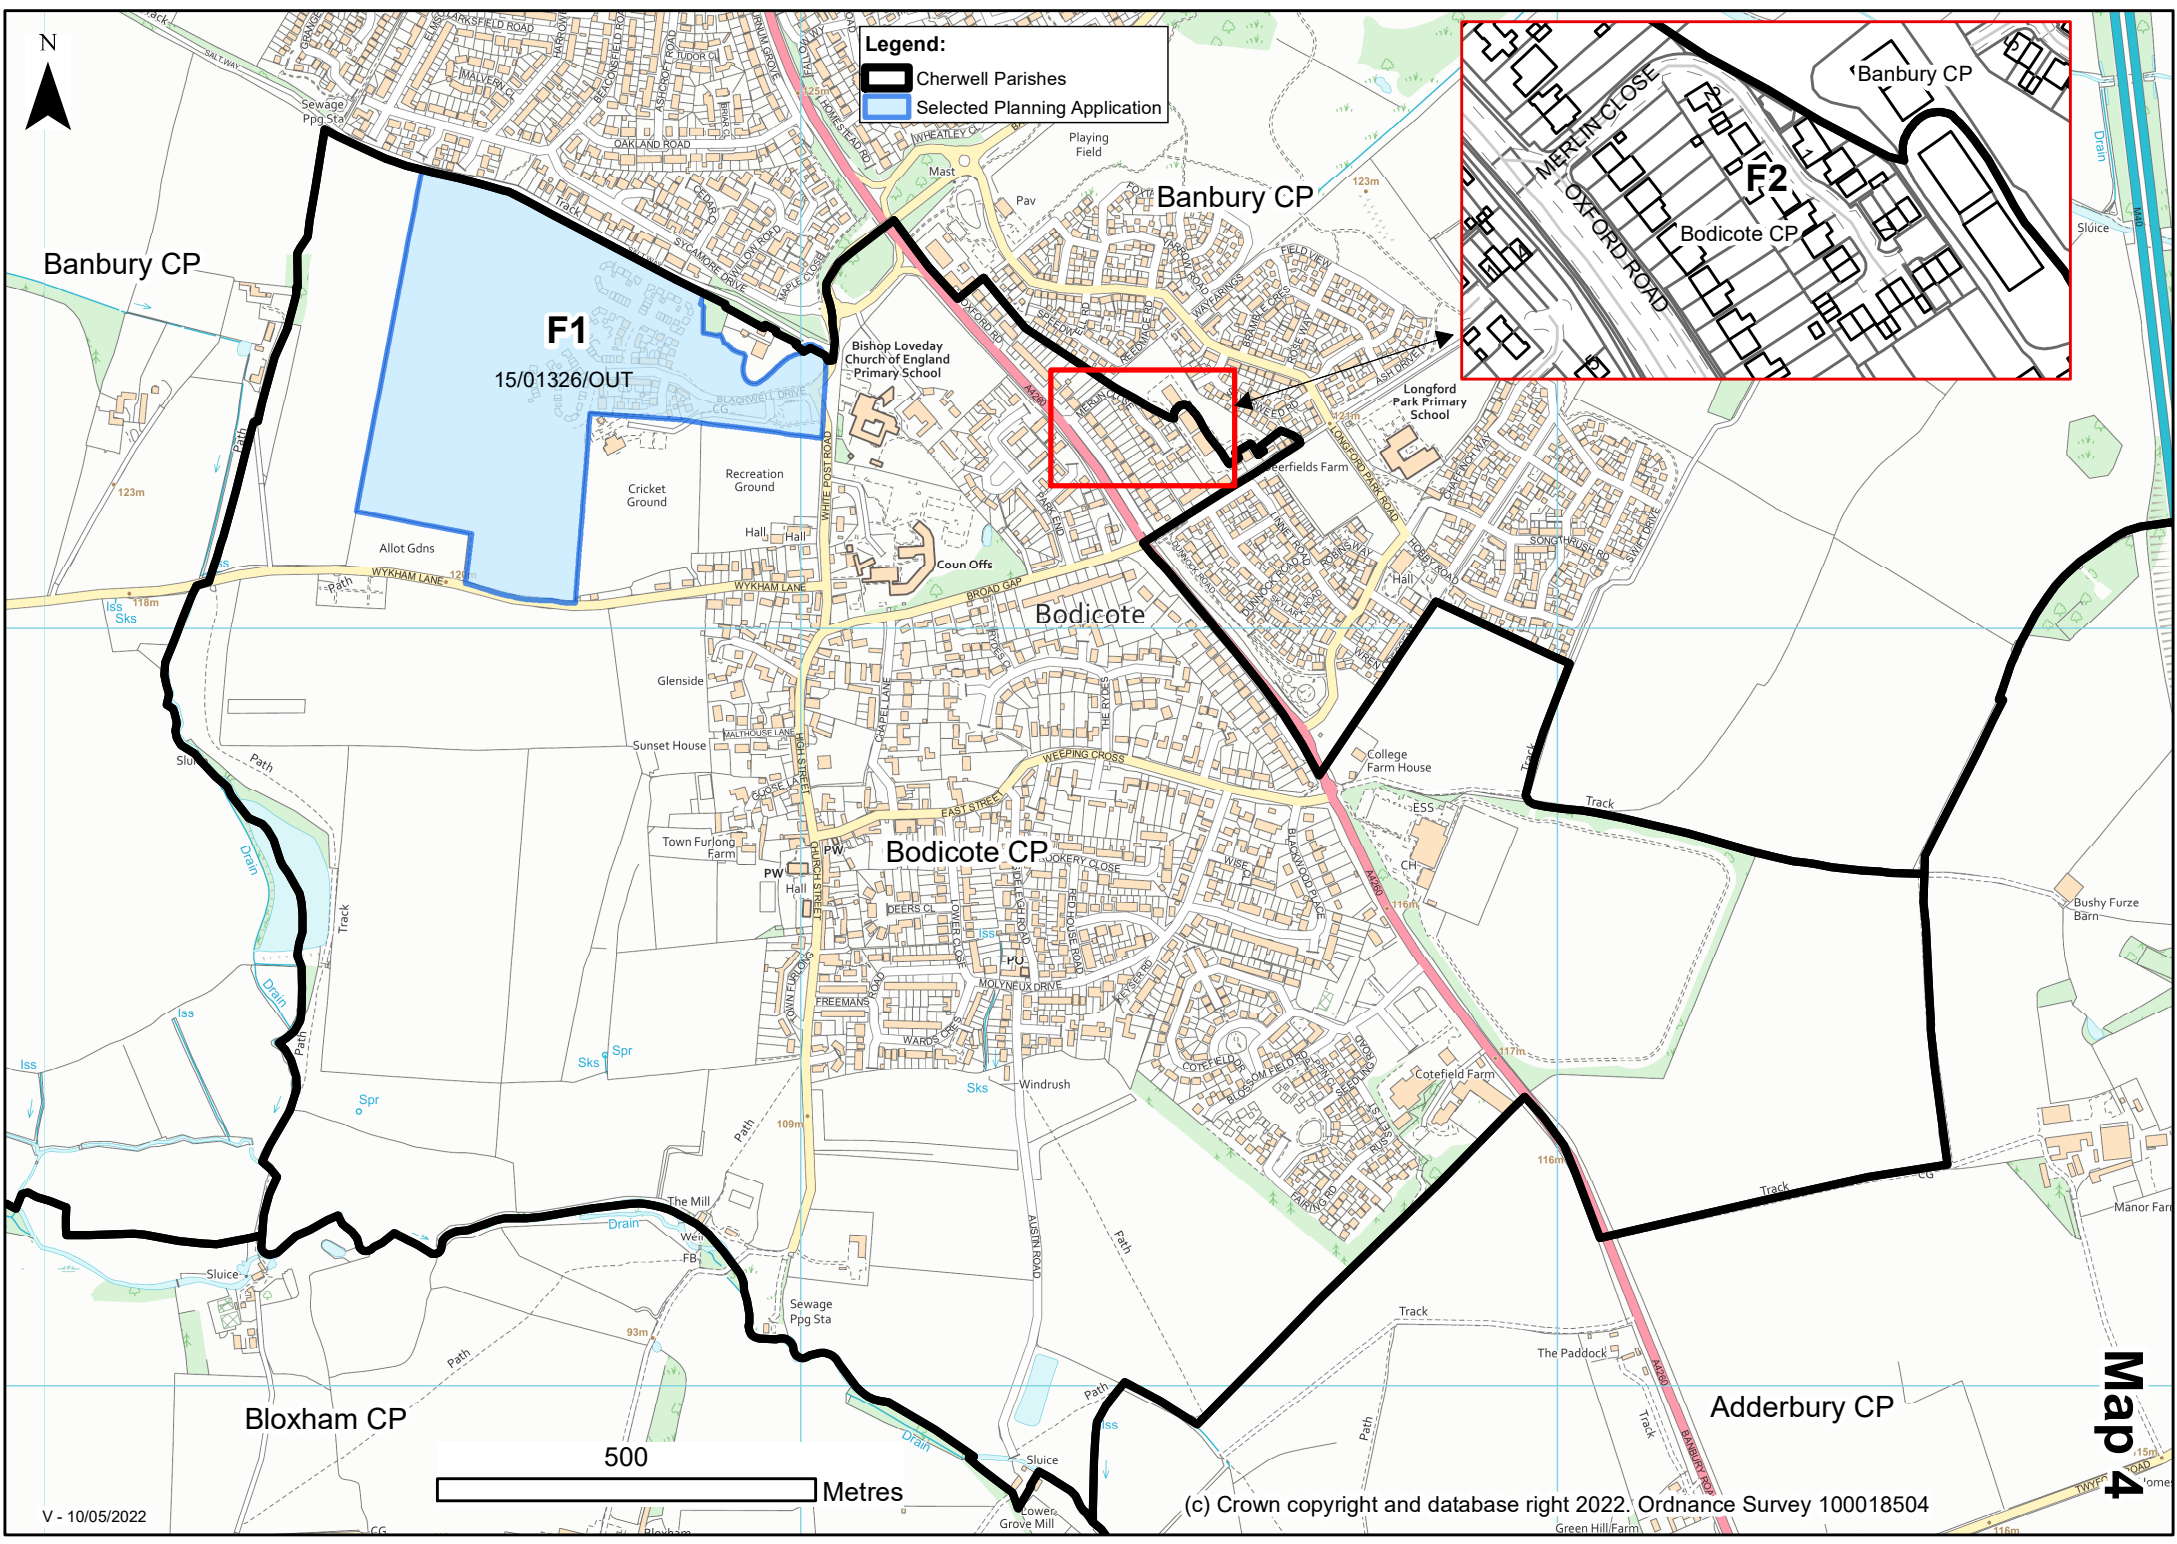

Legend:

- Cherwell Parishes
- Selected Planning Application

Banbury CP

Banbury CP

Banbury CP

Bodicote CP

F1
15/01326/OUT

Longford
Park Primary
School

Bodicote

Bodicote CP

Bloxham CP

Adderbury CP

500
Metres

(c) Crown copyright and database right 2022. Ordnance Survey 100018504

V - 10/05/2022

Map 4